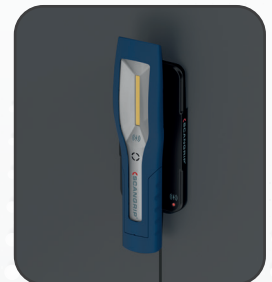

# SCANGRIP CHARGING PAD

## Wireless charging pad designed for MAG PRO WIRELESS

ORIGINAL  
SCANGRIP

SINCE 1906

Utilising the latest technology in battery charging, the intelligent SCANGRIP CHARGING PAD provides easy and fast automatic charging of the MAG PRO WIRELESS but also acts as a convenient storage space for the lamp in the workshop.

The charging pad is designed so that the lamp automatically “slides into place” over the powerful magnets on the back. Therefore, the ultra-thin charging pad with its compact design can be mounted almost anywhere and still hold the lamp. Mount it on the workbench, the wall or even under the ceiling, simply by removing the two screw caps and using two four-millimetre screws.

Intelligent object detection means that the charging pad can also be used for charging most mobile phones and other compatible devices.

The red LED informs about the status of the charging pad. It flashes 5 times when powering up and once every 10 seconds when on standby. While charging it is lit constantly and flashes quickly if an error is detected.