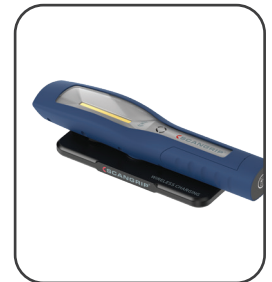

# SCANGRIP CHARGING PAD

## Wireless charging pad designed for MAG PRO WIRELESS

ORIGINAL  
SCANGRIP

SINCE 1906

Utilising the latest technology in battery charging, the intelligent SCANGRIP CHARGING PAD provides easy and fast automatic charging of the MAG PRO WIRELESS but also acts as a convenient storage space for the lamp in the workshop.

The charging pad is designed so that the lamp automatically “slides into place” over the powerful magnets on the back. Therefore, the ultra-thin charging pad with its compact design can be mounted almost anywhere and still hold the lamp. Mount it on the workbench, the wall or even under the ceiling, simply by removing the two screw caps and using two four-millimetre screws.

Intelligent object detection means that the charging pad can also be used for charging most mobile phones and other compatible devices.

The red LED informs about the status of the charging pad. It flashes 5 times when powering up and once every 10 seconds when on standby. While charging it is lit constantly and flashes quickly if an error is detected.