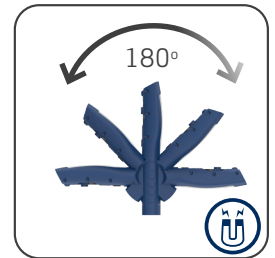

NEW
UPDATED WITH
WIRELESS
CHARGING
OPTION

MAG PRO WIRELESS

Item no. 03.5691

Optional accessory

SCANGRIP CHARGING PAD
03.5928

TECHNICAL SPECIFICATIONS

COB LED / Spot: High power LED
60-600 lm / Spot: 150 lm
Up to 15 h Operation time
4 h USB-C / 7 h Wireless Charging time
3.7 V / 2600 mAh Li-ion-Battery
IP54
IK07
Weight: 339 g

EU DESIGN PATENT No. 2954123

DESIGNED BY
SCANGRIP
IN DENMARK