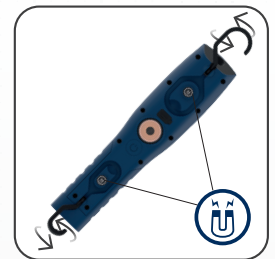

MAG PRO WIRELESS

Wireless rechargeable LED hand lamp

The MAG range is Europe's bestselling work lights and now the popular MAG PRO comes in a version with the option of wireless charging using the accessory SCANGRIP CHARGING PAD 03.5928, which can be purchased separately.

The charging pad is designed so that the work light automatically "slides into place" over the powerful magnets on the back. This means that MAG PRO WIRELESS can be charged also in a vertical position. The charging plate is prepared for fixed mounting in the workshop. Simply remove the two plugs and mount the pad with two 4 mm screws.

MAG PRO WIRELESS is made for efficient workshop operation through complete flexibility using the three strong built-in magnetic holders and the two retractable suspension hooks. This provides for flexible placement of the work light wherever you need it. The modern design of the MAG PRO WIRELESS offers an ergonomic and userfriendly grip, and the flexibility of the lamp head allows tilting up to 180 degrees.

MAG PRO WIRELESS can also be charged by the USB charging cable included.

The MAG series consists of universal and powerful multipurpose work lights that all professional users must have!

NEW
UPDATED WITH
WIRELESS
CHARGING
OPTION