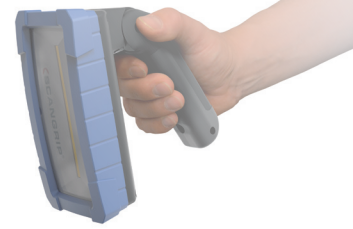

EU DESIGN PATENT

STAR

Item no. 03.5620

EAN: 5708997356203