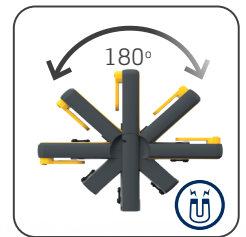

MIDI-EX

Rechargeable, handheld EX PROOF work light

MIDI-EX is a very handy, rechargeable COB LED work light for the professional user. The COB LED light provides a unique powerful and completely uniform illumination which is ideal for working light.

The extremely durable MIDI-EX lamp features a sturdy surface and the shape of the lamp provides a comfortable, ergonomic grip.

Place the lamp everywhere you want during inspection work with the turnable sturdy hook or the strong built-in magnet in the bottom to have both hands free for working. The flexible lamp head tilts up to 180 degrees.

It is designed to carry in the pocket or in the work belt by the built-in belt clip. In this way, you always have the work light close at hand when you need efficient and bright illumination for a job.

MIDI-EX is supplied with both mainlight and toplight. The main light offers two-step operating options depending on the type and duration of the work carried out: Step 1 = 50 %, step 2 = 100 % light output.

MIDI-EX

Item no. 03.5611

GAS - ZONE 2

DUST - ZONE 22

TECHNICAL SPECIFICATIONS

High efficiency COB LED / Spot: SMD LED
100/200 lumen (step 1/step 2),
Spot: 100 lumen
140/280 lux@0.5m, Spot: 600 lux@0.5m
2.5h - 5h operating time, Spot: 2 h
3.8V/1600 mAh Li-ion
Charging time 3.5 h
IP65
176 g

II 3G Ex ic IIC T5 Gc
II 3D Ex ic IIIC T100°C Dc

Certificate No.: TPS 18 ATEX 054006 0015 X
Certificate No.: IECEx TPS 18.0018X

EU DESIGN PATENT
5597010