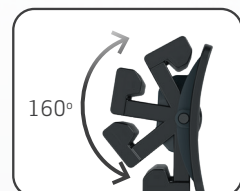

Featuring the latest high-performance COB LED technology, NOVA R has been upgraded from 1500 lumen to 2000 lumen providing even more light - for the same price. With an upgraded battery capacity, the operating time has doubled which enables you to use the lamp for up to 20 hours depending on the light output. The light dimmer function makes it possible to adjust the light into five different steps.

The lamp is easy to carry and is ergonomically designed for a good grip on the handle, which is also equipped with powerful integrated magnets for flexible mounting. Due to the flexible handle the NOVA R can be placed in different positions to obtain the desired lighting angle. The handle is designed for direct mounting on the TRIPOD or the SCAFFOLDING BRACKET.

As an extra feature, NOVA R has a built-in power bank with USB outlet to charge mobile devices.

The housing is made of sturdy die-casted aluminium and resistant to strokes, shocks and vibrations. The durable construction approves NOVA R to ROUGH SERVICE USE which makes it perfect for the demanding, rough working environment.

- Rechargeable COB LED work light, up to 2000 lumen
- Ultra-slim and compact design
- Light dimmable in 5 steps
- Bracket with built-in magnetic function
- Built-in power bank

TECHNICAL SPECIFICATIONS

COB/LED
3000lux@50cm
2000lm@100% / 1500lm@75% /
1000lm@50% / 500lm@25% / 200lm@10%
7.3V/4000 mAh Li-ion
2-20h Operating time
5h Charging time
IP67
IK07
790g

DESIGNED BY
SCANGRIP
IN DENMARK

NOVA R

Item no. 03.5456

EAN: 5708997354568