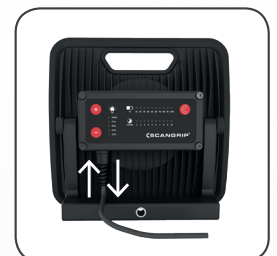

NOVA 5K C+R

Item no. 03.5443

EAN: 5708997354438

DUAL ^{2 in 1} SYSTEM

DUAL SYSTEM provides you with the freedom to use the lamp where you need it. For instance in remote areas with limited or no access to electricity or with unstable power supply. On the NOVA 5K C+R, DUAL SYSTEM has been improved with much easier and faster fitting and detaching of the cable.