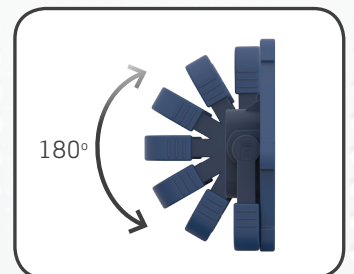

MINI MAX

Item no. 03.5430

EAN: 5708997354308