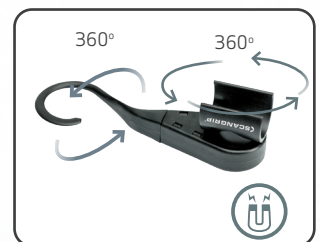

LINE LIGHT R

Rechargeable inspection hand lamp with top spot light

LINE LIGHT R is an extremely powerful inspection light and flashlight in one. LINE LIGHT R is sturdy and endures even strong strokes and shocks from daily use in the rough workshop environment.

Compared to the previous model, the light output of LINE LIGHT R has been **increased from 400 lumen to 600 lumen**.

The slim design with a diameter of only Ø25mm makes it possible to illuminate even hard to reach compact areas.

By means of a built-in prism, LINE LIGHT R concentrates the light in a 75° beam angle providing an extremely bright and powerful illumination of the specific working area. Avoid blinding during work and adjust the beam angle to provide optimal work light at the specific work area.

LINE LIGHT R is made in Denmark.

- Improved light output (600 lumen) increased by 50%
- Powerful inspection light and flashlight in one
- Rechargeable with up to 4h operation time
- Sturdy and waterproof IP65
- New magnetic, electronic switch
- Ultra-slim design (Ø25mm) allows inspection in even the most inaccessible places
- Flexible positioning with adjustable hook with magnet
- Flexible gooseneck fixtures available as optional accessories