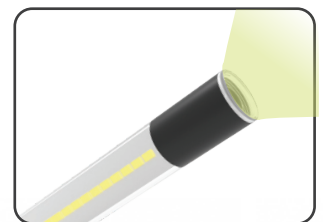

LINE LIGHT R

Rechargeable inspection hand lamp with top spot light

LINE LIGHT R is an extremely powerful inspection light and flashlight in one. LINE LIGHT R is sturdy and endures even strong strokes and shocks from daily use in the rough workshop environment.

Compared to the previous model, the light output of LINE LIGHT R has been **increased from 400 lumen to 600 lumen**.

The slim design with a diameter of only Ø25mm makes it possible to illuminate even hard to reach compact areas.

By means of a built-in prism, LINE LIGHT R concentrates the light in a 75° beam angle providing an extremely bright and powerful illumination of the specific working area. Avoid blinding during work and adjust the beam angle to provide optimal work light at the specific work area.

LINE LIGHT R is made in Denmark.

- Improved light output (600 lumen) increased by 50%
- Powerful inspection light and flashlight in one
- Rechargeable with up to 4h operation time
- Sturdy and waterproof IP65
- New magnetic, electronic switch
- Ultra-slim design (Ø25mm) allows inspection in even the most inaccessible places
- Flexible positioning with adjustable hook with magnet
- Flexible gooseneck fixtures available as optional accessories