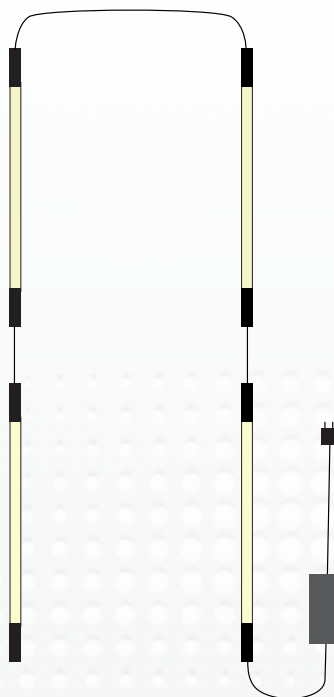

LINE LIGHT 4

A+

LINE LIGHT for Auto lifts and pits

LINE LIGHT 4 is a flexible lighting solution for universal application design to be used anywhere where strong, efficient and concentrated light in a specific working area is needed. With 4 complete lighting units the LINE LIGHT 4 is the perfect lighting solution for a auto pits or lifts. With it's low voltage (24V DC) system the LINE LIGHT 4 can be installed by yourself. The LINE LIGHT 4 illuminats almost double as much as traditional 36W flourescent tubes. The LINE LIGHT 4 has a built-in prism that focuses the light in a 75 degree angle. This means that by simply turning of the lamp, it can illuminate the entire work area without blinding the mechanic. Delievered with the LINE LIGHT DIMMER.

- "Unbreakable"- extremely sturdy and shockproof
- Waterproof to resist wet and dirty workshop enviroment
- Low voltage 24V DC
- Technical lifetime og LEDs 100.000 hours
- Made in Denmark

TECHNICAL SPECIFICATIONS

4 x 216 SMD LED
 4 x 20W
 4 x 1400 Lumen
 4 x 1600 Lux@0,5m
 75° Beam angle
 24V DC
 6000 Kelvin
 4 x Ø25 x 1630mm
 4,65 kg
 IK07
 IP67

**EU DESIGN
 PATENT**

1882523

LINE LIGHT 4

Item no. 03.5201

EAN: 5708997352014