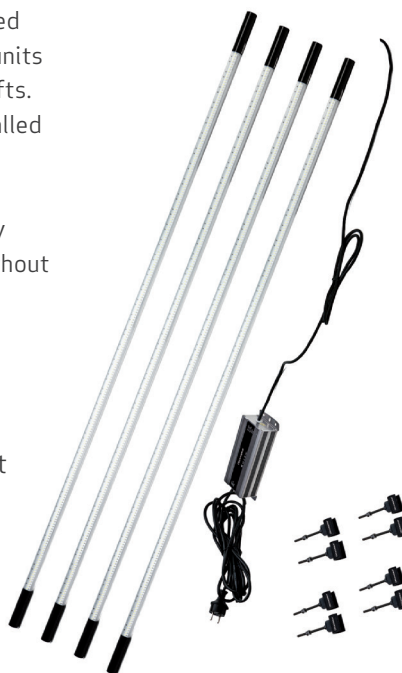

LINE LIGHT 4

A+

LINE LIGHT for Auto lifts and pits

LINE LIGHT 4 is a flexible lighting solution for universal application design to be used anywhere where strong, efficient and concentrated light in a specific working area is needed. With 4 complete lighting units the LINE LIGHT 4 is the perfect lighting solution for a auto pits or lifts. With it's low voltage (24V DC) system the LINE LIGHT 4 can be installed by yourself. The LINE LIGHT 4 illuminats almost double as much as traditional 36W flourescent tubes. The LINE LIGHT 4 has a built-in prism that focuses the light in a 75 degree angle. This means that by simply turning of the lamp, it can illuminate the entire work area without blinding the mechanic. Delievered with the LINE LIGHT DIMMER.

- "Unbreakable"- extremely sturdy and shockproof
- Waterproof to resist wet and dirty workshop enviroment
- Low voltage 24V DC
- Technical lifetime og LEDs 100.000 hours
- Made in Denmark

TECHNICAL SPECIFICATIONS

4 x 216 SMD LED
 4 x 20W
 4 x 1400 Lumen
 4 x 1600 Lux@0,5m
 75° Beam angle
 24V DC
 6000 Kelvin
 4 x Ø25 x 1630mm
 4,65 kg
 IK07
 IP67

**EU DESIGN
 PATENT**

1882523

LINE LIGHT 4

Item no. 03.5201

EAN: 5708997352014