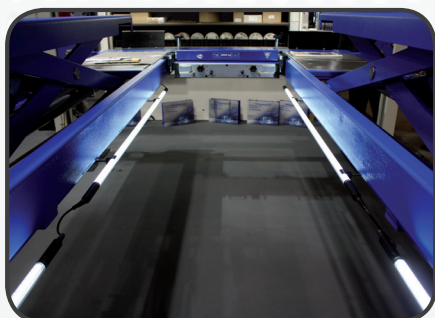

LINE LIGHT 4

A+

LINE LIGHT for Auto lifts and pits

LINE LIGHT 4 is a flexible lighting solution for universal application design to be used anywhere where strong, efficient and concentrated light in a specific working area is needed. With 4 complete lighting units the LINE LIGHT 4 is the perfect lighting solution for a auto pits or lifts. With it's low voltage (24V DC) system the LINE LIGHT 4 can be installed by yourself. The LINE LIGHT 4 illuminats almost double as much as traditional 36W flourescent tubes. The LINE LIGHT 4 has a built-in prism that focuses the light in a 75 degree angle. This means that by simply turning of the lamp, it can illuminate the entire work area without blinding the mechanic. Delievered with the LINE LIGHT DIMMER.

- "Unbreakable"- extremely sturdy and shockproof
- Waterproof to resist wet and dirty workshop enviroment
- Low voltage 24V DC
- Technical lifetime og LEDs 100.000 hours
- Made in Denmark

TECHNICAL SPECIFICATIONS

4 x 216 SMD LED
 4 x 20W
 4 x 1400 Lumen
 4 x 1600 Lux@0,5m
 75° Beam angle
 24V DC
 6000 Kelvin
 4 x Ø25 x 1630mm
 4,65 kg
 IK07
 IP67

**EU DESIGN
 PATENT**

1882523

LINE LIGHT 4

Item no. 03.5201

EAN: 5708997352014