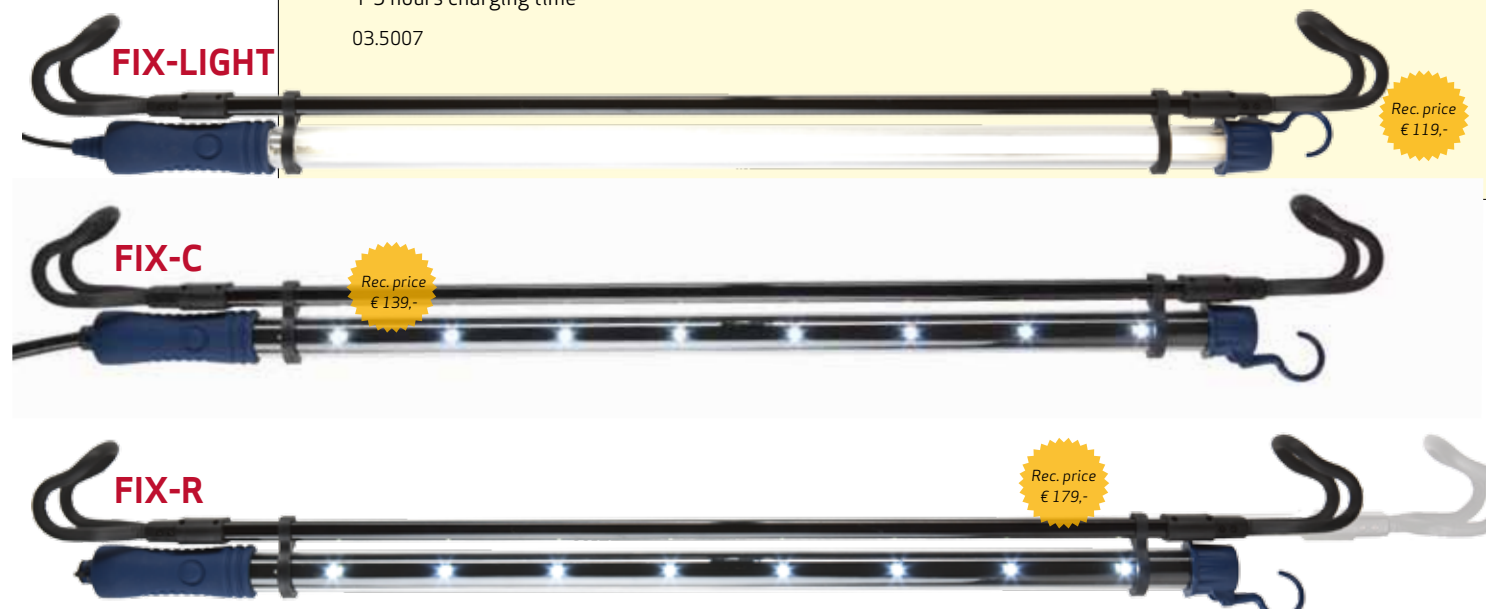

03.5007

FIX-C With 8 ULTRA HIGH POWER white LEDs and power cable

230V AC operating voltage
5 m cord

03.5017

FIX-LIGHT With 39W fluorescent tube

Easy replacement of tube
230V AC operation voltage
5 m cord

03.5027