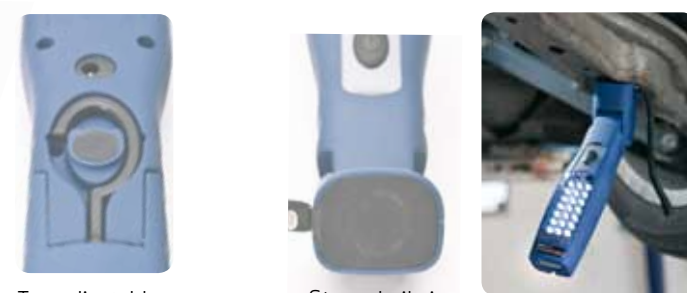

Two adjustable suspension hooks

Strong built-in magnet