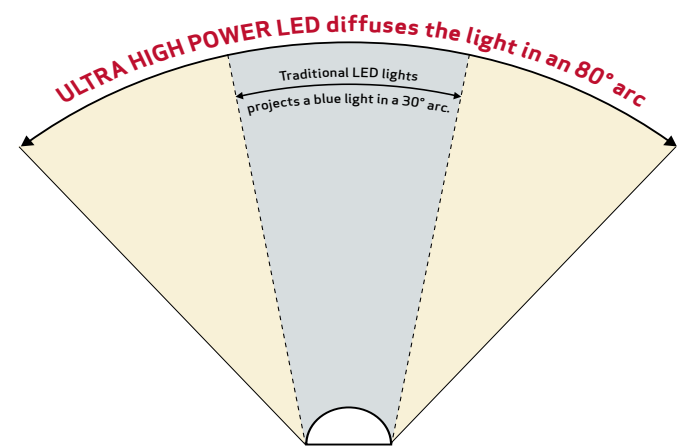

Natural light

Projects a very intense, white and natural light – similar to day-light, unlike traditional LEDs that project a fairly cold bluish light. They are, therefore, particularly suitable for repair work where it is important to recognize the correct colours on colour-coded wires, pipes, cables and assemblies.

Light intensity

Each 1W power diode has a light output 20 times stronger than traditional LEDs.

Excellent light diffusion

The ULTRA HIGH POWER LEDs offer significantly more light diffusion than traditional LEDs. The light source diffuses the light at an angle of up to 80 degrees and thus lights up a far larger area than traditional LEDs.

Innovation and technology

The best tools are characterized by bright design and functionality as well as great sturdiness, which enable them to withstand even the most demanding work environment.

SCANGRIP also offers lights that make use of a new, effective and reliable induction charging technology. Electrical contact is entirely avoided and charging problems, caused by dirty oxidized chargers or short-circuits, are eliminated.

Lifetime guarantee

Diodes in lights with ULTRA HIGH POWER LEDs come with a lifetime guarantee. The lifetime of the LEDs is up to 100,000 hours, which is equivalent to 90 years with 5 hours' daily use. SCANGRIP therefore provides a lifetime guarantee on the actual diodes.